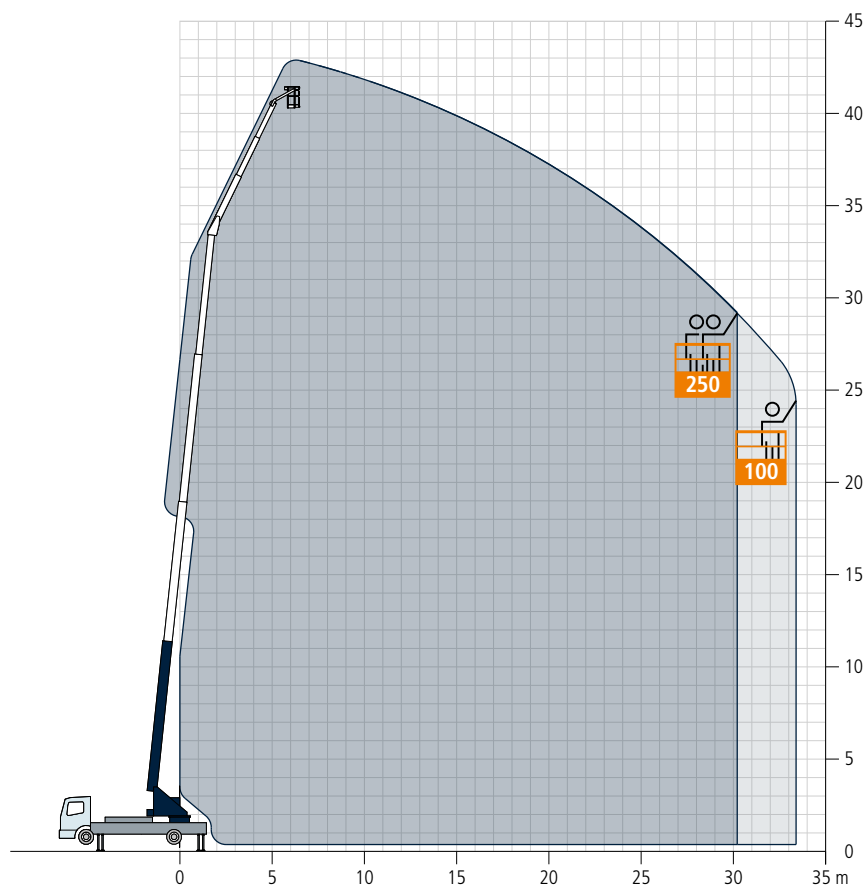

Truck Crane AK 42/4000

Technical Data

Permissible gross vehicle weight (t)	16 / 18
Max. payload (kg)	2,000 (optional 4,000)
Max. extension length (m)	42.0
Working height up to jib (m)	33.7
Jib extendable (m)	4.6 / 6.8 / 9.0
Jib payload (kg)	2,000 / 1,500 / 800
Main mast angle (degrees)	87
Boom angle (degrees)	157
Pivoting range (degrees)	+/- 310
Hook speed (m/min)	50
Range for crane operation at 250 kg (m)	35.0 / 32.3
Range for crane operation at 500 kg (m)	30.0 / 28.0
Range for crane operation at 1 t (m)	22.0 / 21.0
Range for crane operation at 2 t (m)	14.0 / 14.0
Range for crane operation at 4 t (m)	8.2 / 8.2
Range for crane operation at 6 t (m)	-
Range for crane operation at 12 t (m)	-
Range for platform operation with rotating basket (m)	30.2 / 27.5 at 250 kg 33.0 / 30.0 at 100 kg
Range for platform operation with non-rotating basket (m)	30.2 / 27.5 at 250 kg 33.0 / 30.0 at 100 kg
Working height with rotating basket max. (m)	38.1
Working height with non-rotating basket max. (m)	42.2

All rights reserved for changes. All specified values are maximum values.

Available with
BöckerConnect

The AK 42/4000 is the power pack on a 15 t truck. Thanks to its 2 t winch this crane easily lifts heavy loads with and underlines its strengths by surpassing working ranges. The compact truck crane lifts a maximum load of 4 t and reaches a maximum radius of 22 m with a load of 1000 kg. This performance data shows that the AK 42/4000 is the perfect crane for ambitious roofers, carpenters or even solar and metal manufacturers.

Böcker
MY WAY TO THE TOP

Working range crane operation

Working range platform operation

Non-rotating basket PK 250-1

Dimensions

All weights are in kg.
Measurements can fluctuate slightly.

Böcker

www.boecker.de