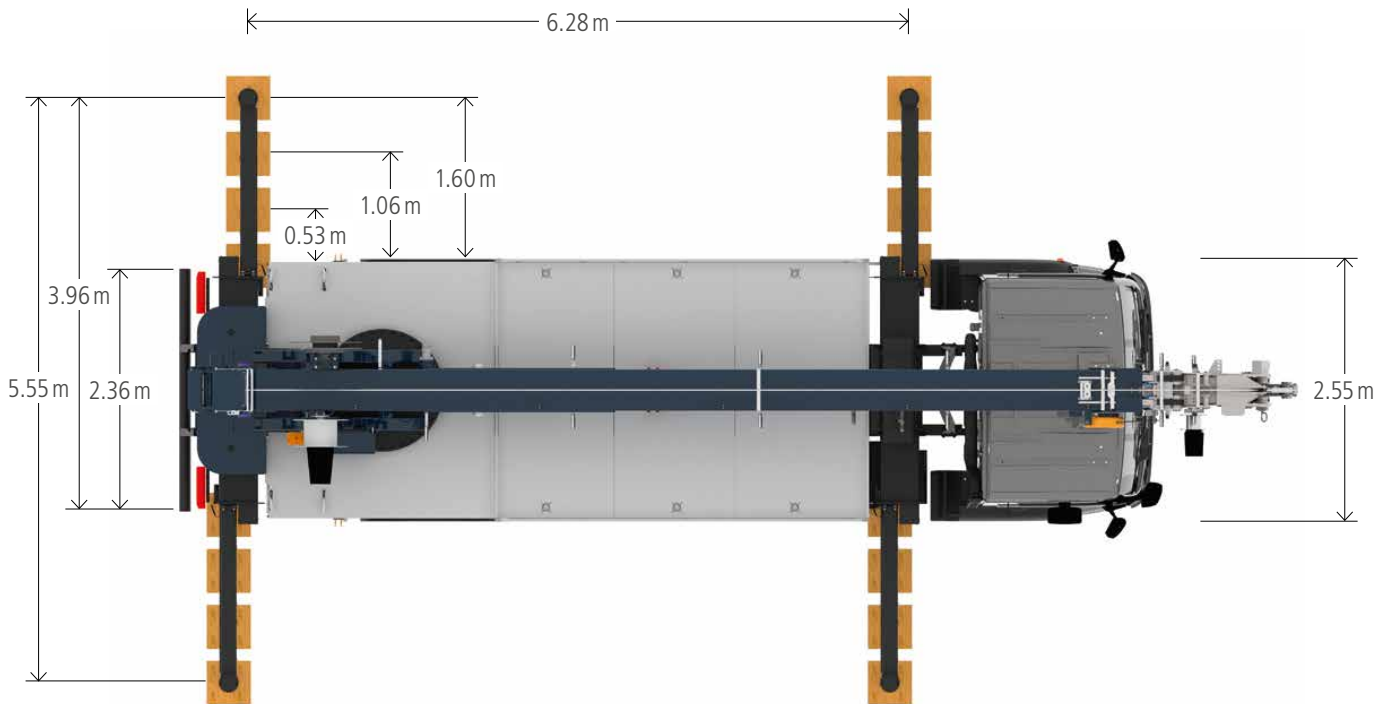

All rights reserved for changes. All specified values are maximum values.

Available with
BöckerConnect

The AK 42/4000 is the power pack on a 15 t truck. Thanks to its 2 t winch this crane easily lifts heavy loads with and underlines its strengths by surpassing working ranges. The compact truck crane lifts a maximum load of 4 t and reaches a maximum radius of 22 m with a load of 1000 kg. This performance data shows that the AK 42/4000 is the perfect crane for ambitious roofers, carpenters or even solar and metal manufacturers.

This versatile crane can be converted into a fully-fledged work platform in short time thanks to its Easy-Lock-System. The particular strong aluminium boom always guarantees precise lowering of the load.

Böcker
MY WAY TO THE TOP

Working range crane operation

Working range platform operation

Non-rotating basket PK 250-1

Dimensions

All weights are in kg.
Measurements can fluctuate slightly.

Böcker

www.boecker.de