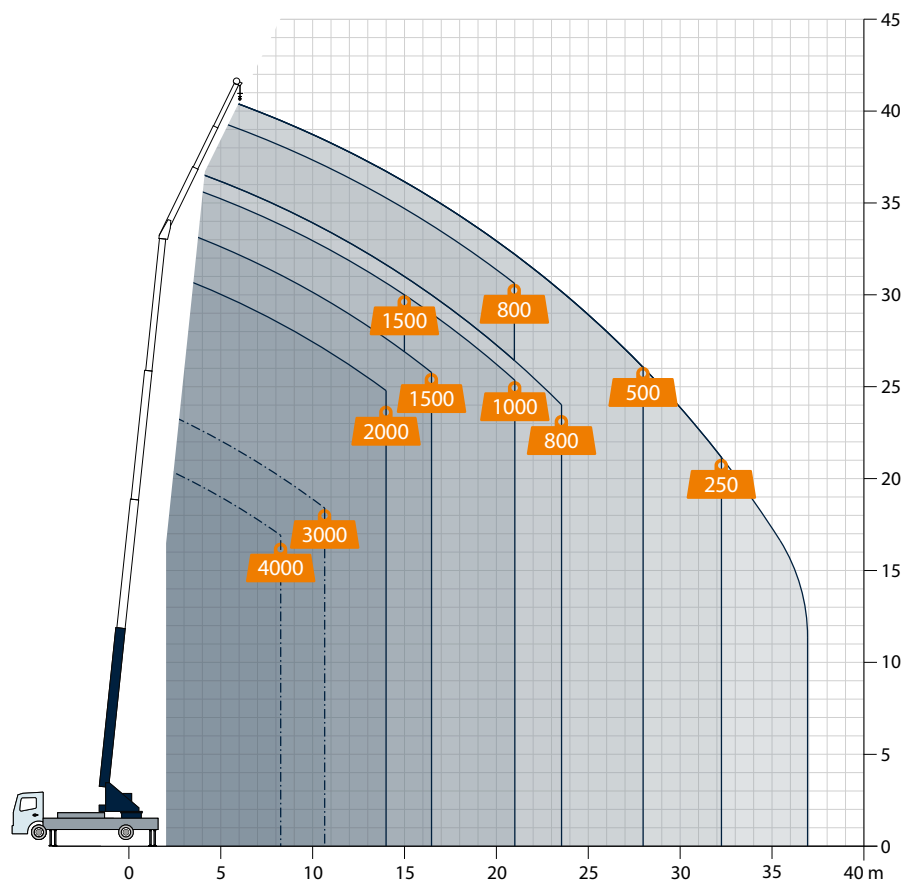

Working range crane operation