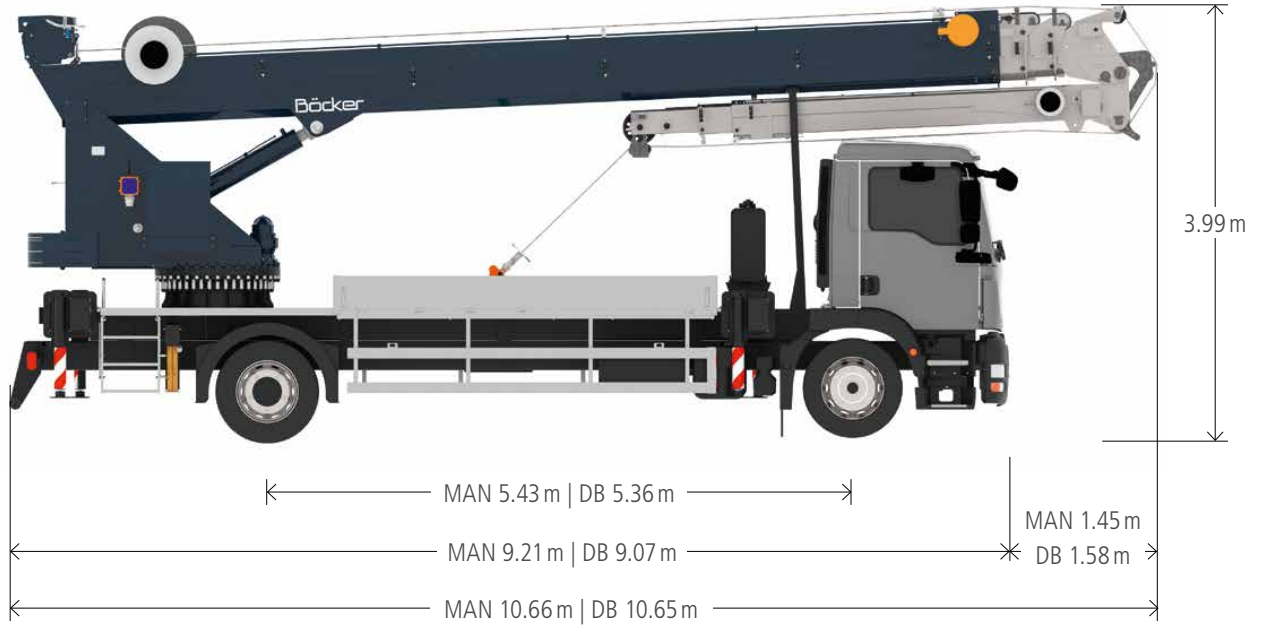

Truck Crane AK 42/4000

Technical Data

Permissible gross vehicle weight (t)	16 / 18
Max. payload (kg)	2,000 (optional 4,000)
Max. extension length (m)	42.0
Working height up to jib (m)	33.7
Jib extendable (m)	4.6 / 6.8 / 9.0
Jib payload (kg)	2,000 / 1,500 / 800
Main mast angle (degrees)	87
Boom angle (degrees)	157
Pivoting range (degrees)	+/- 310
Hook speed (m/min)	50
Range for crane operation at 250 kg (m)	35.0 / 32.3
Range for crane operation at 500 kg (m)	30.0 / 28.0
Range for crane operation at 1 t (m)	22.0 / 21.0
Range for crane operation at 2 t (m)	14.0 / 14.0
Range for crane operation at 4 t (m)	8.2 / 8.2
Range for crane operation at 6 t (m)	-
Range for crane operation at 12 t (m)	-
Range for platform operation with rotating basket (m)	30.2 / 27.5 at 250 kg 33.0 / 30.0 at 100 kg
Range for platform operation with non-rotating basket (m)	30.2 / 27.5 at 250 kg 33.0 / 30.0 at 100 kg
Working height with rotating basket max. (m)	38.1
Working height with non-rotating basket max. (m)	42.2

All rights reserved for changes. All specified values are maximum values.

Available with
BöckerConnect

The AK 42/4000 is the power pack on a 15 t truck. Thanks to its 2 t winch this crane easily lifts heavy loads with and underlines its strengths by surpassing working ranges. The compact truck crane lifts a maximum load of 4 t and reaches a maximum radius of 22 m with a load of 1000 kg. This performance data shows that the AK 42/4000 is the perfect crane for ambitious roofers, carpenters or even solar and metal manufacturers.

This versatile crane can be converted into a fully-fledged work platform in short time thanks to its Easy-Lock-System. The particular strong aluminium boom always guarantees precise lowering of the load.

Böcker
MY WAY TO THE TOP

Working range crane operation

Working range platform operation

Non-rotating basket PK 250-1

Dimensions

All weights are in kg.
Measurements can fluctuate slightly.

Böcker

www.boecker.de