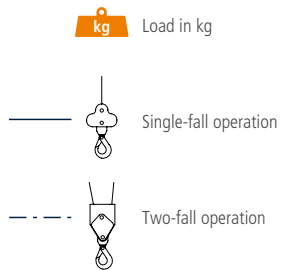

Working range crane operation