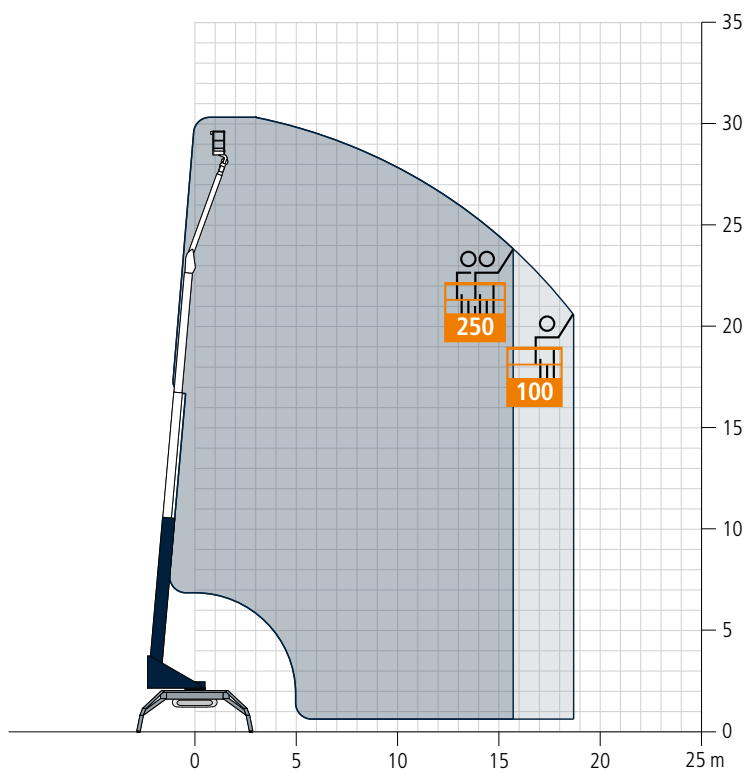

Tracked Crane RK 36/2400

Technical Data

Permissible gross vehicle weight (t)	4,5
Max. payload (kg)	1.500 (optional 2.400)
Max. extension length (m)	34,0 (optional 36,0)
Hook height max. (m)	32,6 (34,7)
Working height up to jib (m)	23,4
Jib extendable (m)	4,9 / 8,0 / 11,1 (opt. 13,1)
Jib payload (kg)	2.400 / 1.500 / 800 / 500 / (250)
Main mast angle (degrees)	85
Boom angle (degrees)	162
Pivoting range (degrees)	+/- 310
Hook speed (m/min)	50
Range for crane operation at 250 kg (m)	23,1 (23,5)
Range for crane operation at 500 kg (m)	16,6
Range for crane operation at 800 kg (m)	12,9
Range for crane operation at 1 t (m)	10,0
Range for crane operation at 1,5 t (m)	7,5
Range for crane operation at 2 t (m)	5,4
Range for platform operation at 250 kg (m)	15,8
Range for platform operation at 100 kg (m)	18,8
Working height in platform operation max. (m)	30,5

All rights reserved for changes. All specified values are maximum values.

Available with
BöckerConnect

The RK 36/2400 is our class leader on a versatile tracked chassis for any underground work. Thanks to its particularly secure traction and ground contact as well as equal distribution of the ground pressure, the Böcker tracked crane can be safely used with net loads of up to 2400 kg even for jobs on gravel, sand or wet lawns.

Böcker
MY WAY TO THE TOP

Working range crane operation

Working range platform operation

Rotating basket PK 250-D

Dimensions

All weights are in kg.
Measurements can fluctuate slightly.

Böcker

www.boecker.de