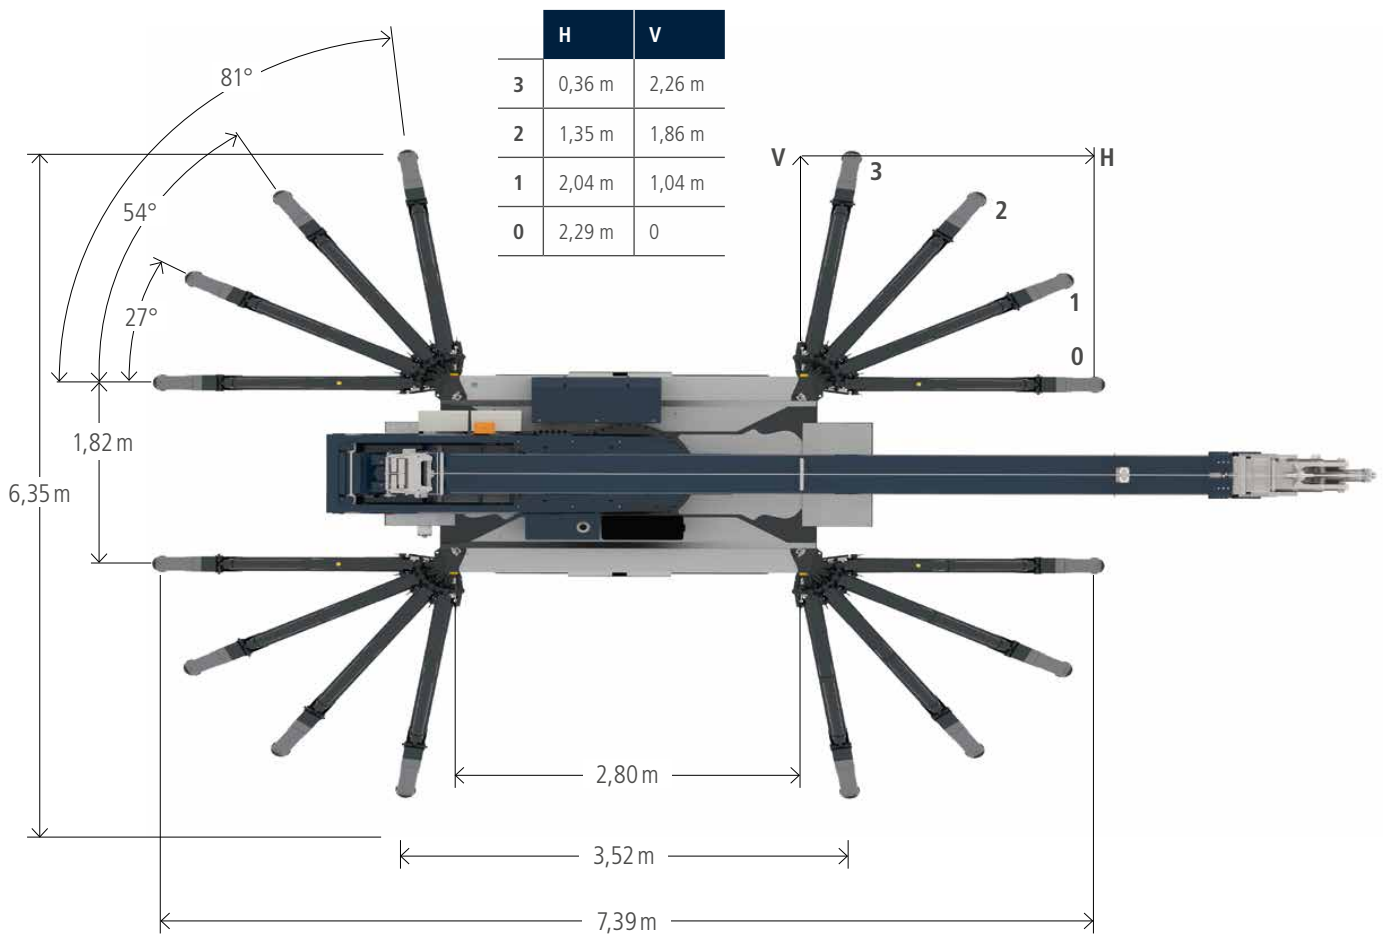

Tracked Crane RK 36/2400

Technical Data

Permissible gross vehicle weight (t)	4,5
Max. payload (kg)	1.500 (optional 2.400)
Max. extension length (m)	34,0 (optional 36,0)
Hook height max. (m)	32,6 (34,7)
Working height up to jib (m)	23,4
Jib extendable (m)	4,9 / 8,0 / 11,1 (opt. 13,1)
Jib payload (kg)	2.400 / 1.500 / 800 / 500 / (250)
Main mast angle (degrees)	85
Boom angle (degrees)	162
Pivoting range (degrees)	+/- 310
Hook speed (m/min)	50
Range for crane operation at 250 kg (m)	23,1 (23,5)
Range for crane operation at 500 kg (m)	16,6
Range for crane operation at 800 kg (m)	12,9
Range for crane operation at 1 t (m)	10,0
Range for crane operation at 1,5 t (m)	7,5
Range for crane operation at 2 t (m)	5,4
Range for platform operation at 250 kg (m)	15,8
Range for platform operation at 100 kg (m)	18,8
Working height in platform operation max. (m)	30,5

All rights reserved for changes. All specified values are maximum values.

Available with
BöckerConnect

The RK 36/2400 is our class leader on a versatile tracked chassis for any underground work. Thanks to its particularly secure traction and ground contact as well as equal distribution of the ground pressure, the Böcker tracked crane can be safely used with net loads of up to 2400 kg even for jobs on gravel, sand or wet lawns.

The RK 36/2400 has a powerful diesel drive, thus, ensuring necessary power reserves for any situation. Upon request, our tracked crane is available with an additional electric motor in order to enable noise and emission-free work, e.g. in closed rooms. Thanks to the Easy-Lock system the RK 36/2400 can also be converted into an fully fledged work platform in short time.

Böcker
MY WAY TO THE TOP

Working range crane operation

Working range platform operation

Rotating basket PK 250-D

Dimensions

All weights are in kg.
Measurements can fluctuate slightly.

Böcker

www.boecker.de