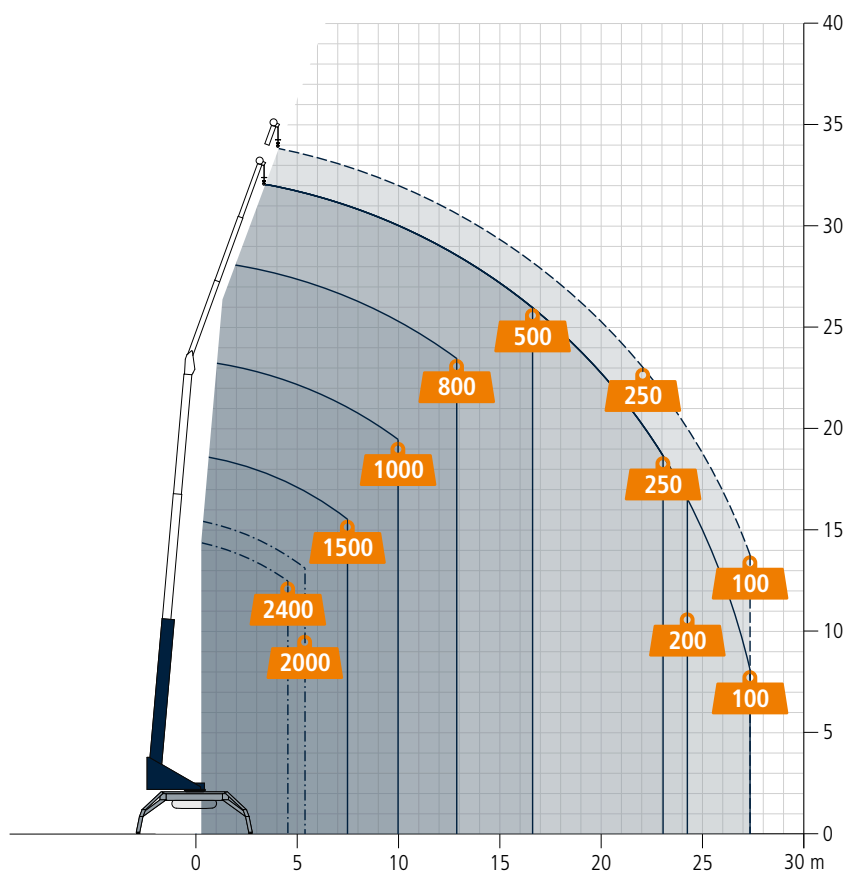

Working range crane operation