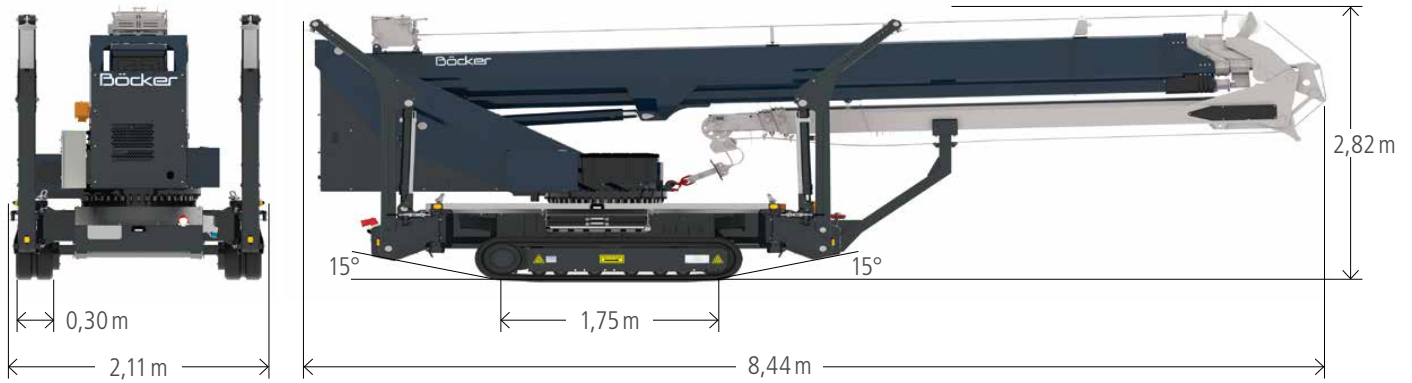

Tracked Crane RK 36/2400

Technical Data

Permissible gross vehicle weight (t)	4,5
Max. payload (kg)	1.500 (optional 2.400)
Max. extension length (m)	34,0 (optional 36,0)
Hook height max. (m)	32,6 (34,7)
Working height up to jib (m)	23,4
Jib extendable (m)	4,9 / 8,0 / 11,1 (opt. 13,1)
Jib payload (kg)	2.400 / 1.500 / 800 / 500 / (250)
Main mast angle (degrees)	85
Boom angle (degrees)	162
Pivoting range (degrees)	+/- 310
Hook speed (m/min)	50
Range for crane operation at 250 kg (m)	23,1 (23,5)
Range for crane operation at 500 kg (m)	16,6
Range for crane operation at 800 kg (m)	12,9
Range for crane operation at 1 t (m)	10,0
Range for crane operation at 1,5 t (m)	7,5
Range for crane operation at 2 t (m)	5,4
Range for platform operation at 250 kg (m)	15,8
Range for platform operation at 100 kg (m)	18,8
Working height in platform operation max. (m)	30,5

All rights reserved for changes. All specified values are maximum values.

Available with
BöckerConnect

The RK 36/2400 is our class leader on a versatile tracked chassis for any underground work. Thanks to its particularly secure traction and ground contact as well as equal distribution of the ground pressure, the Böcker tracked crane can be safely used with net loads of up to 2400 kg even for jobs on gravel, sand or wet lawns.

Böcker
MY WAY TO THE TOP

Working range crane operation

Working range platform operation

Rotating basket PK 250-D

Dimensions

All weights are in kg.
Measurements can fluctuate slightly.

Böcker

www.boecker.de