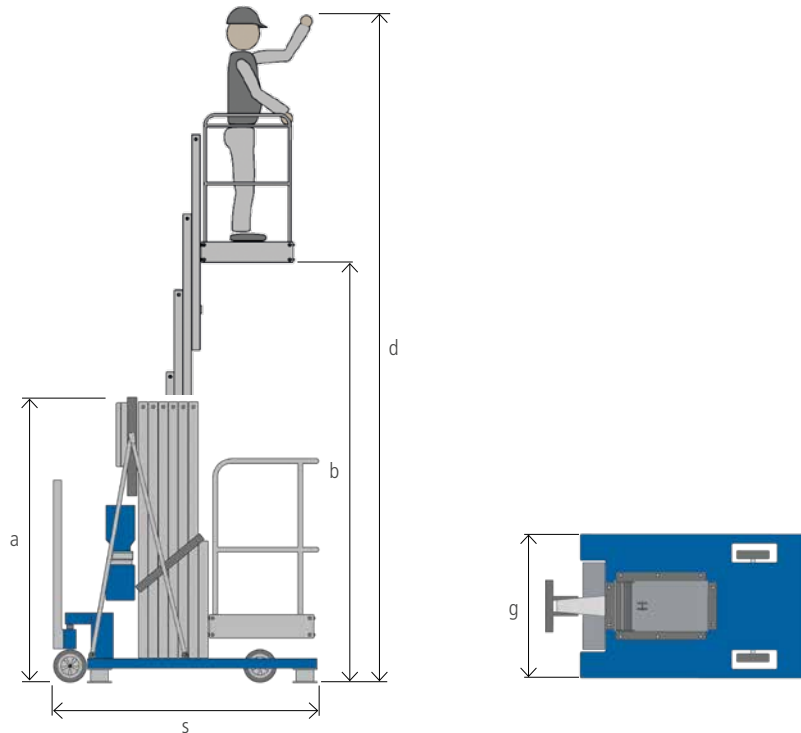

ALU-Personnel-Lift PHC-HI

Industrial lift

		PHC-HI 650	PHC-HI 800	PHC-HI 940	PHC-HI 1100
Working height [m]					
Platform height [m]	d	6.57	8.00	9.40	10.80
Payload [kg]	b	4.55	6.00	7.40	8.80
Dimensions					
Overall height [m]					
Width [m]	a	1.95	1.98	1.98	1.98
Length [m]	g	0.79	0.79	0.79	0.89
Length tilted [m]	s	1.61	1.61	1.61	1.67
Height tilted [m]	g x s	0.79 x 1.61	0.79 x 1.61	0.79 x 1.61	0.89 x 1.67
Wall clearance [mm]		0	0	0	0
Net weight [kg]		650	672	699	814
Extending speed approx. [sec]		28	26	21	26