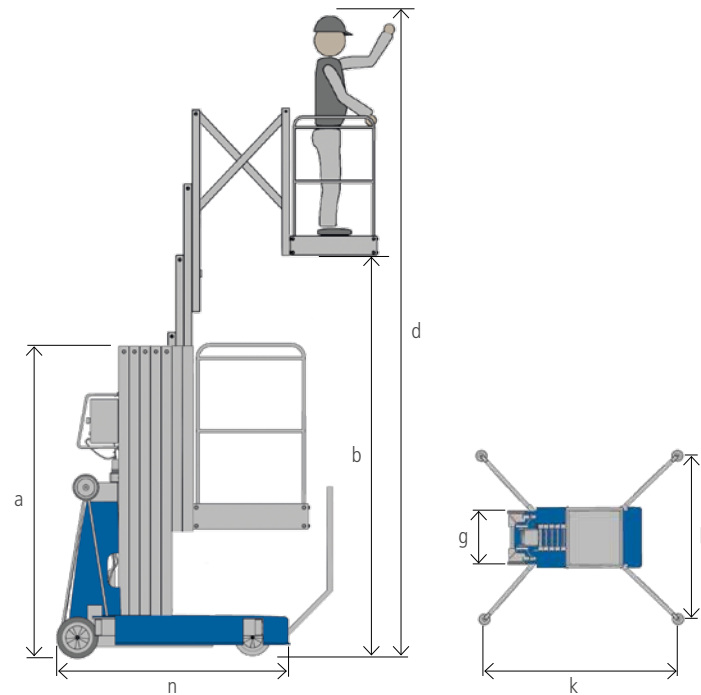

ALU-Personnel-Lift PHCI-XK

Standard lift with extendable basket

Model		PHCI-XK 940
Working height [m]	d	8.92
Platform height [m]	b	6.92
Payload [kg]		136
Dimensions		
Overall height [m]	a	1.98
Width [m]	g	0.77
Length [m]	n	1.60
Footprint* indoors [m]	h x k	1.53 x 1.50
Footprint* outdoors [m]**	h x k	2.74 x 2.55
Net weight without attachments [kg]		457
Weight of ballast/counter weights [kg]		90

Böcker Maschinenwerke GmbH
 Lippestr. 69-73 | 59368 Werne
 Fon +49 2389 79890
 info@boecker.de
www.boecker.de

* Measurements up to the centre of the support plate (diameter 14 cm)
 ** The lateral extension of the basket is not allowed during outdoor operation
 Subject to modifications to construction, weight and dimensions.
 All rights reserved for changes.