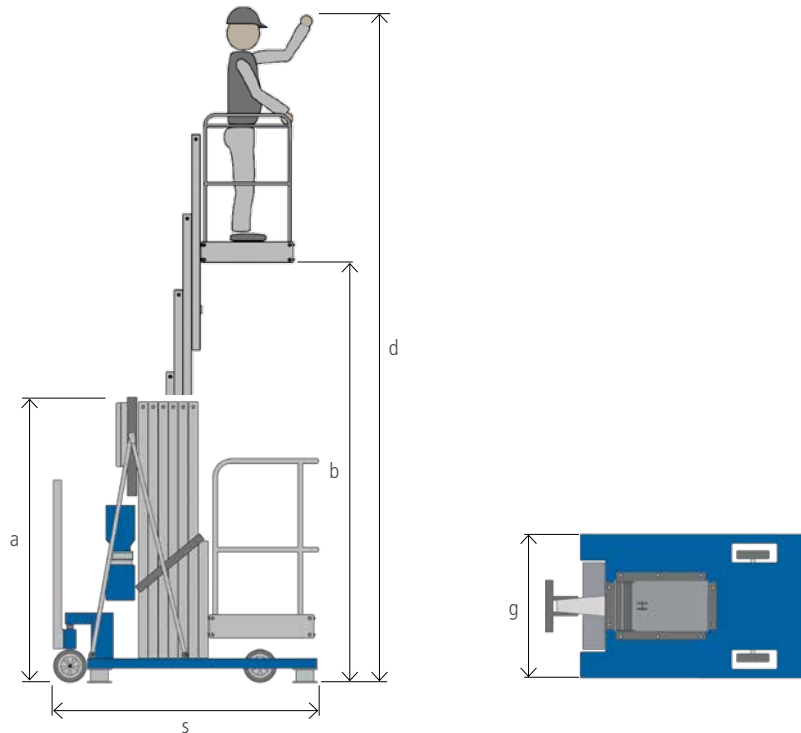

ALP-Personnel-Lift PHC-HI

Industrial lift

Model		PHC-HI 650	PHC-HI 800	PHC-HI 940	PHC-HI 1100
Working height [m]	d	6.60	8.00	9.40	10.80
Platform height [m]	b	4.60	6.00	7.40	8.80
Payload [kg]		140	140	140	140
Dimensions					
Overall height [m]	a	1.95	1.95	1.95	1.95
Width [m]	g	0.79	0.79	0.79	0.89
Length [m]	s	1.61	1.61	1.61	1.67
Footprint indoors [m]	g x s	0.79 x 1.61	0.79 x 1.61	0.79 x 1.61	0.89 x 1.67
Wall clearance [mm]		0	0	0	0
Unladen weight [kg]		650	672	699	814
Extending speed approx. [sec]		21	26	21	26